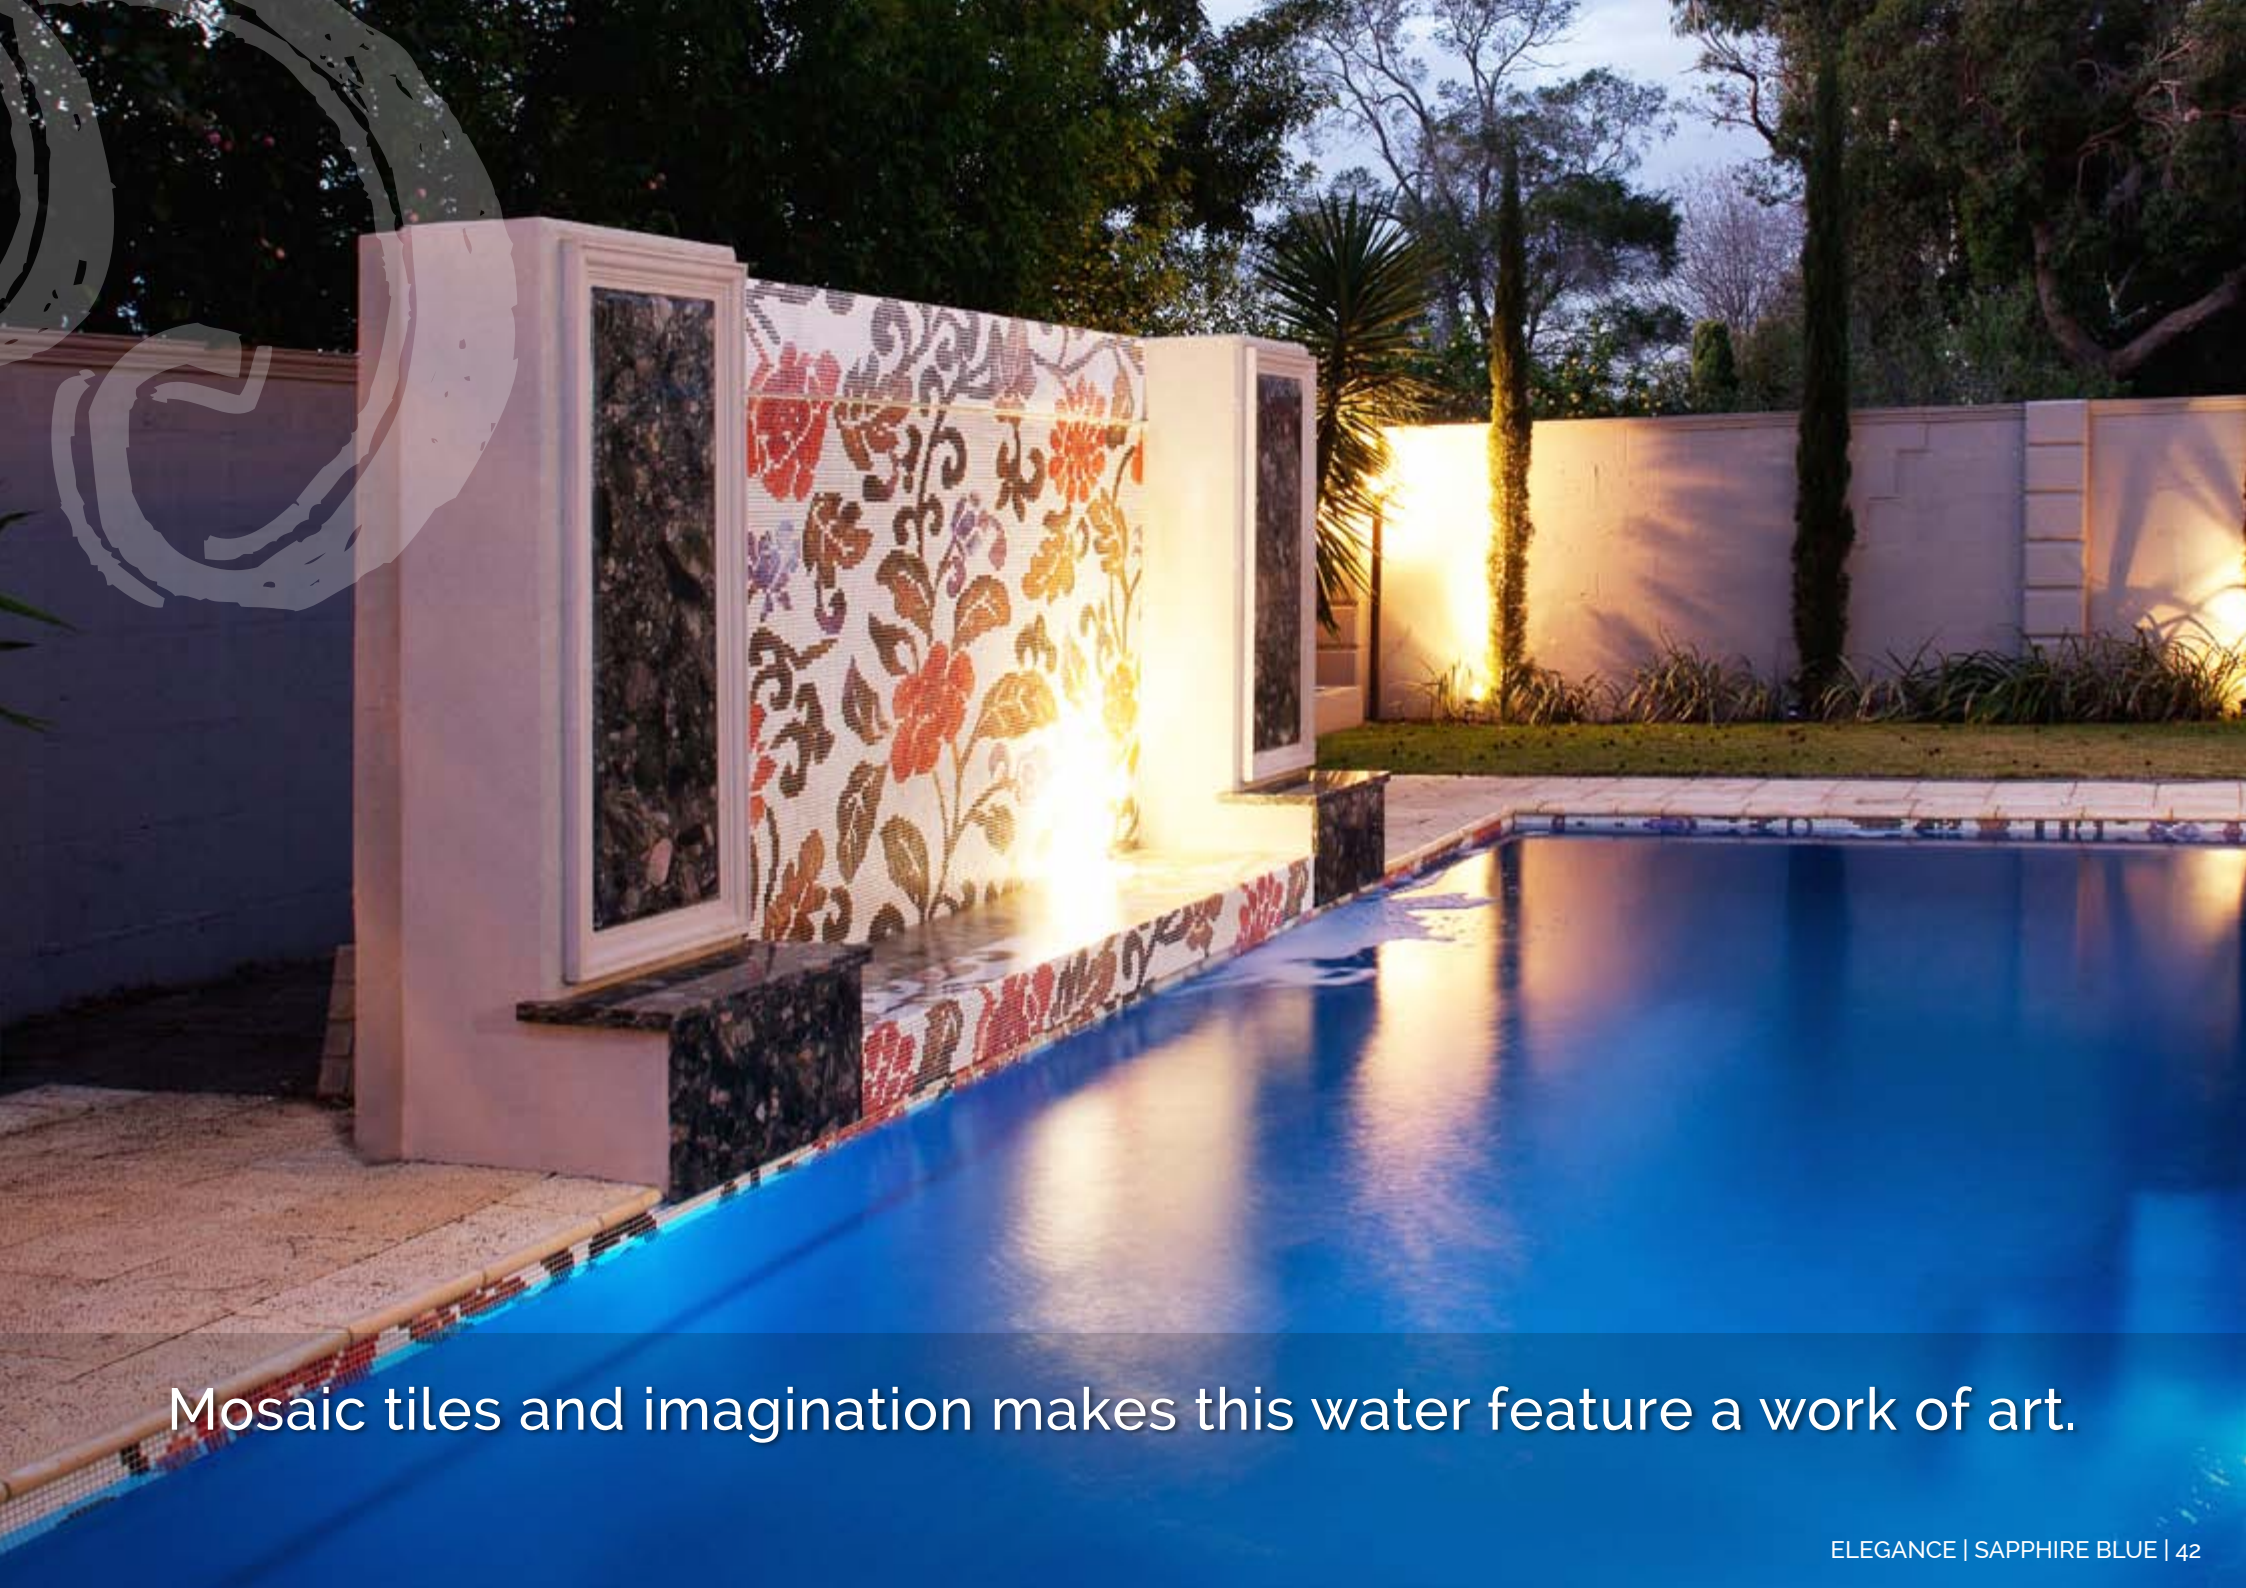

The essential elements of fire and water bring a dramatic theme to this pool.

Japanese style 'zen' water feature.

Mosaic tiles and imagination makes this water feature a work of art.

A unique tower style water feature uses dark stack stone that is a perfect match with the coping.

A Waterwall clad in stack stone is just the beginning of this visual feature. Different angular wall concepts behind the waterfall create depth and interest.

A Waterwall with sunset stack stone blend magnificently with the unusual colouring of the under leaf of the Magnolia "Little Gems".

A retaining wall with a planter box has a sheer descent blade set into it which utilises the practical for the aesthetic.

A slate tiled custom water feature has a complimenting feature wall in the distance, creating a great connection in this outdoor entertainment area.

An elegant way to present the Waterwall as a focal point.

The Waterwall with a natural look stack stone has a very wide water blade which creates a sheet of water.

LEISURE POOLS

SWIMMING IN QUALITY AND STYLE