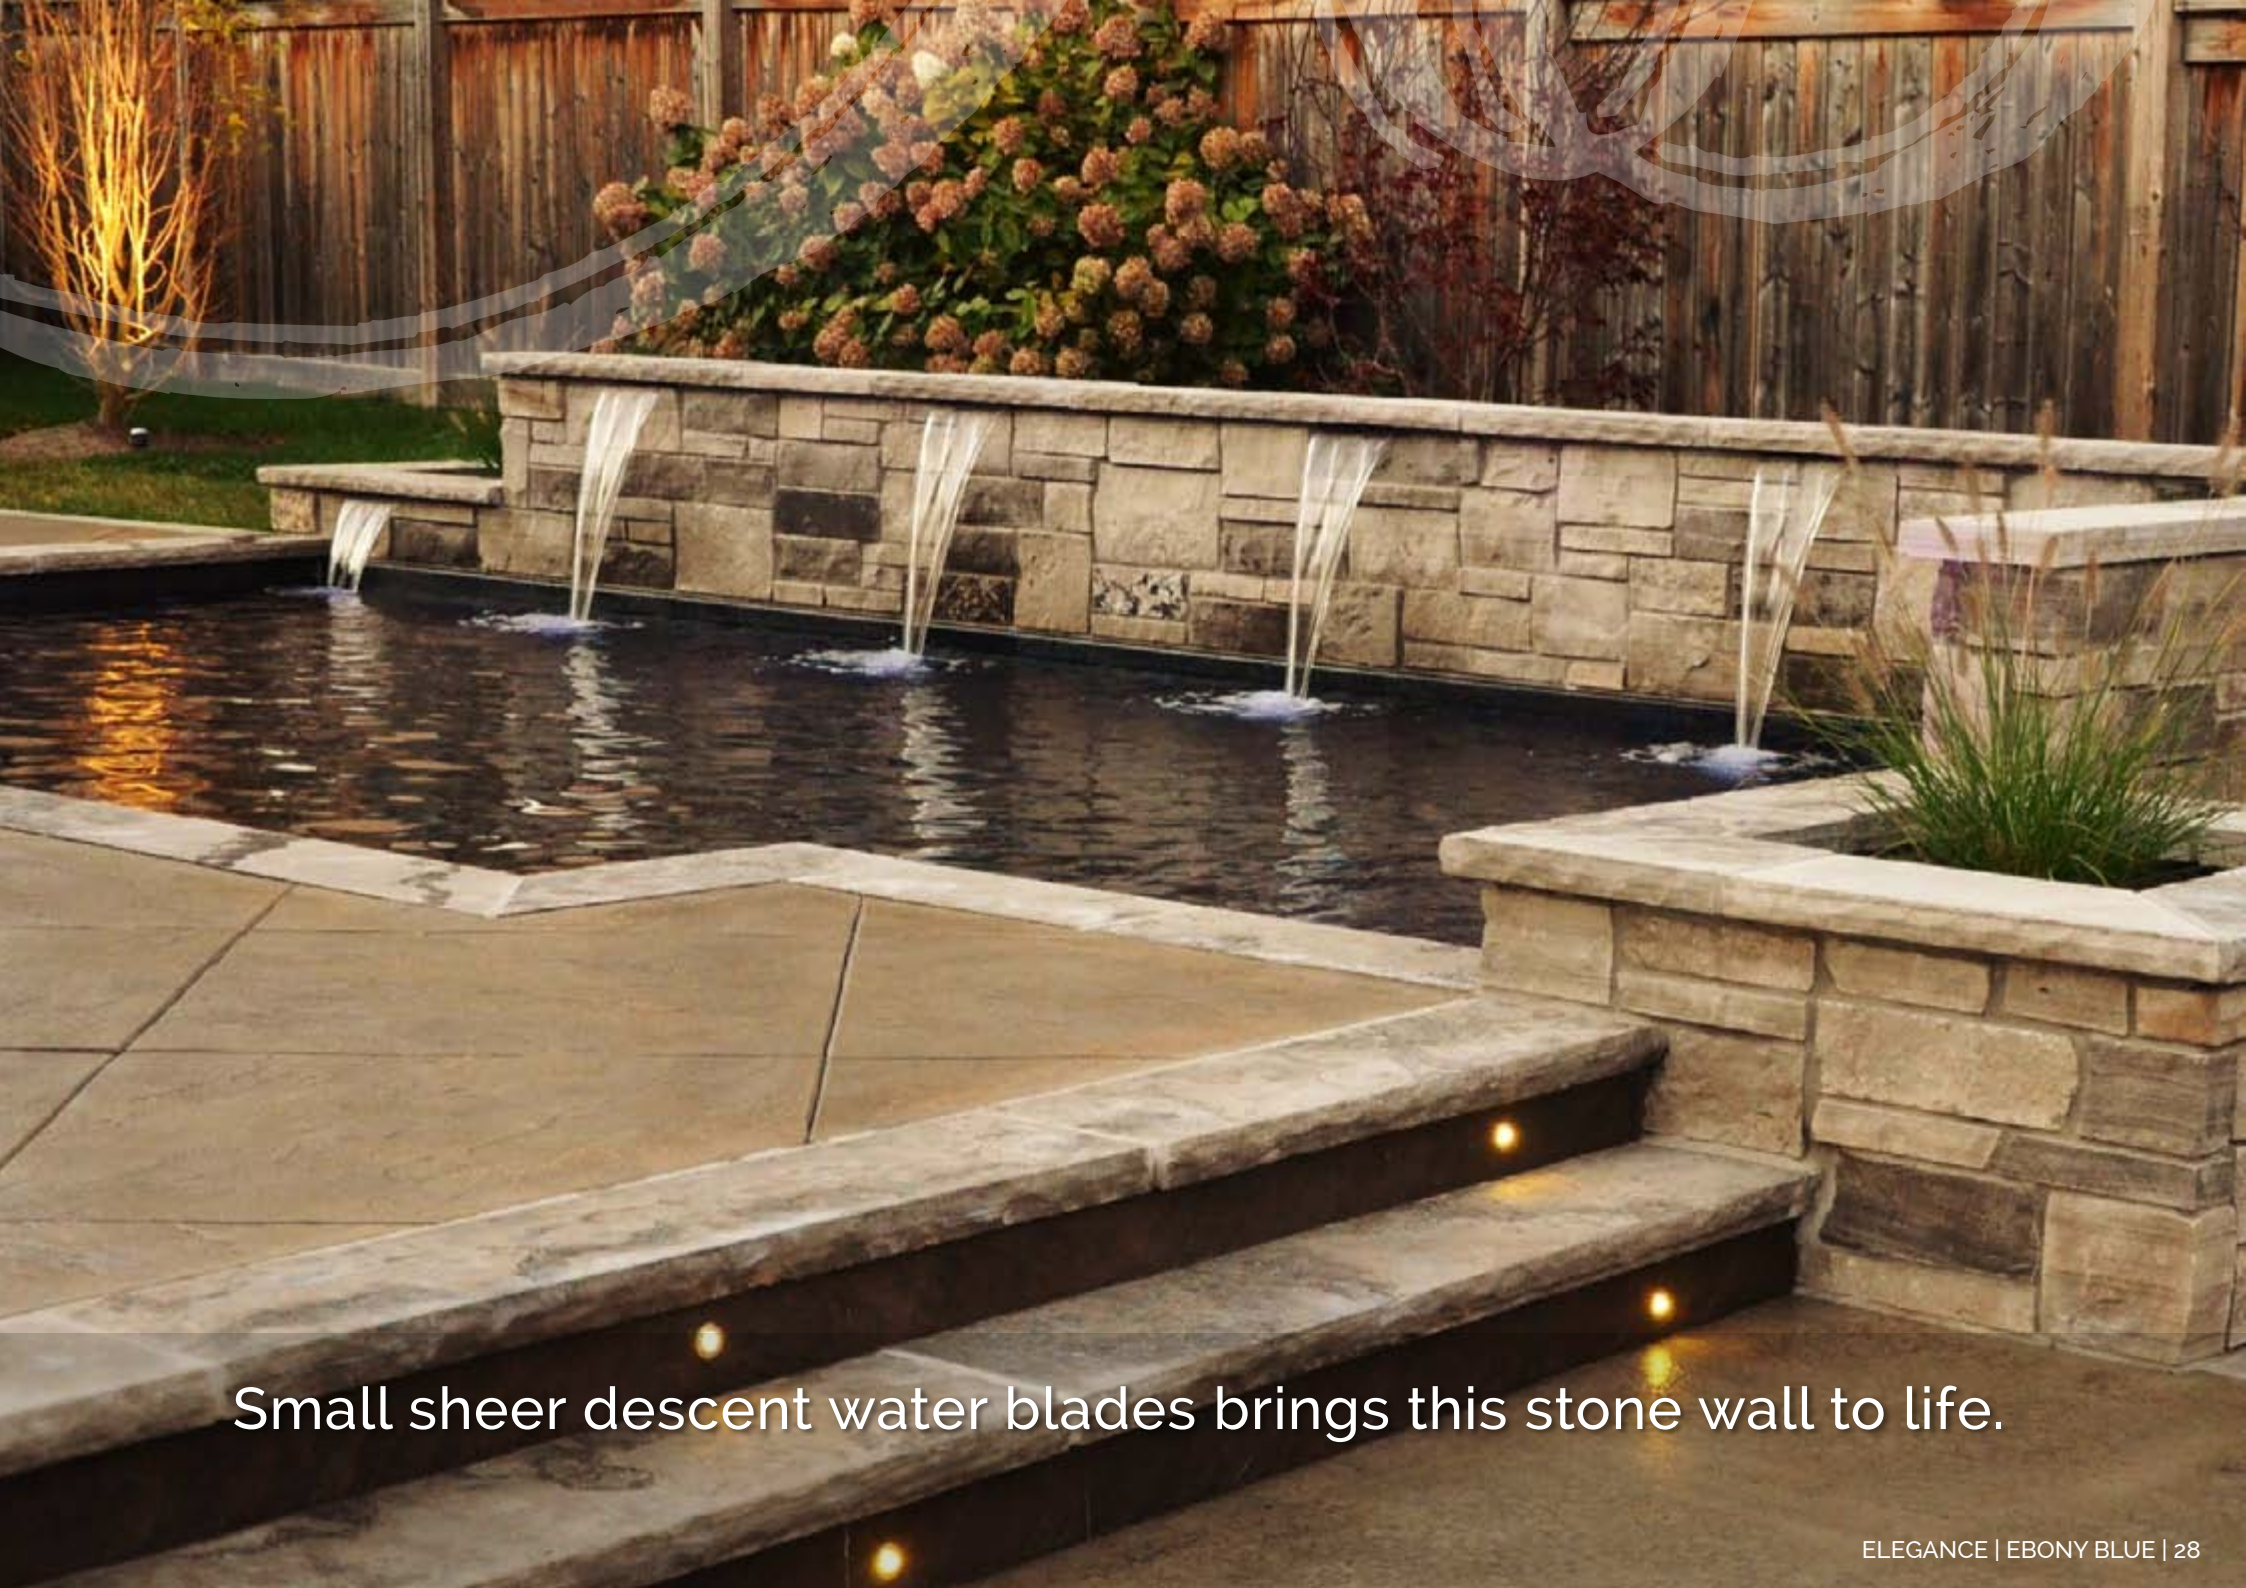

A water feature can be a focal point.

This Sorrento Spa incorporating a sheer descent water feature is just stunning.

Imagination brought this water feature to life!

A custom block water feature is understated and elegant in this poolscape.