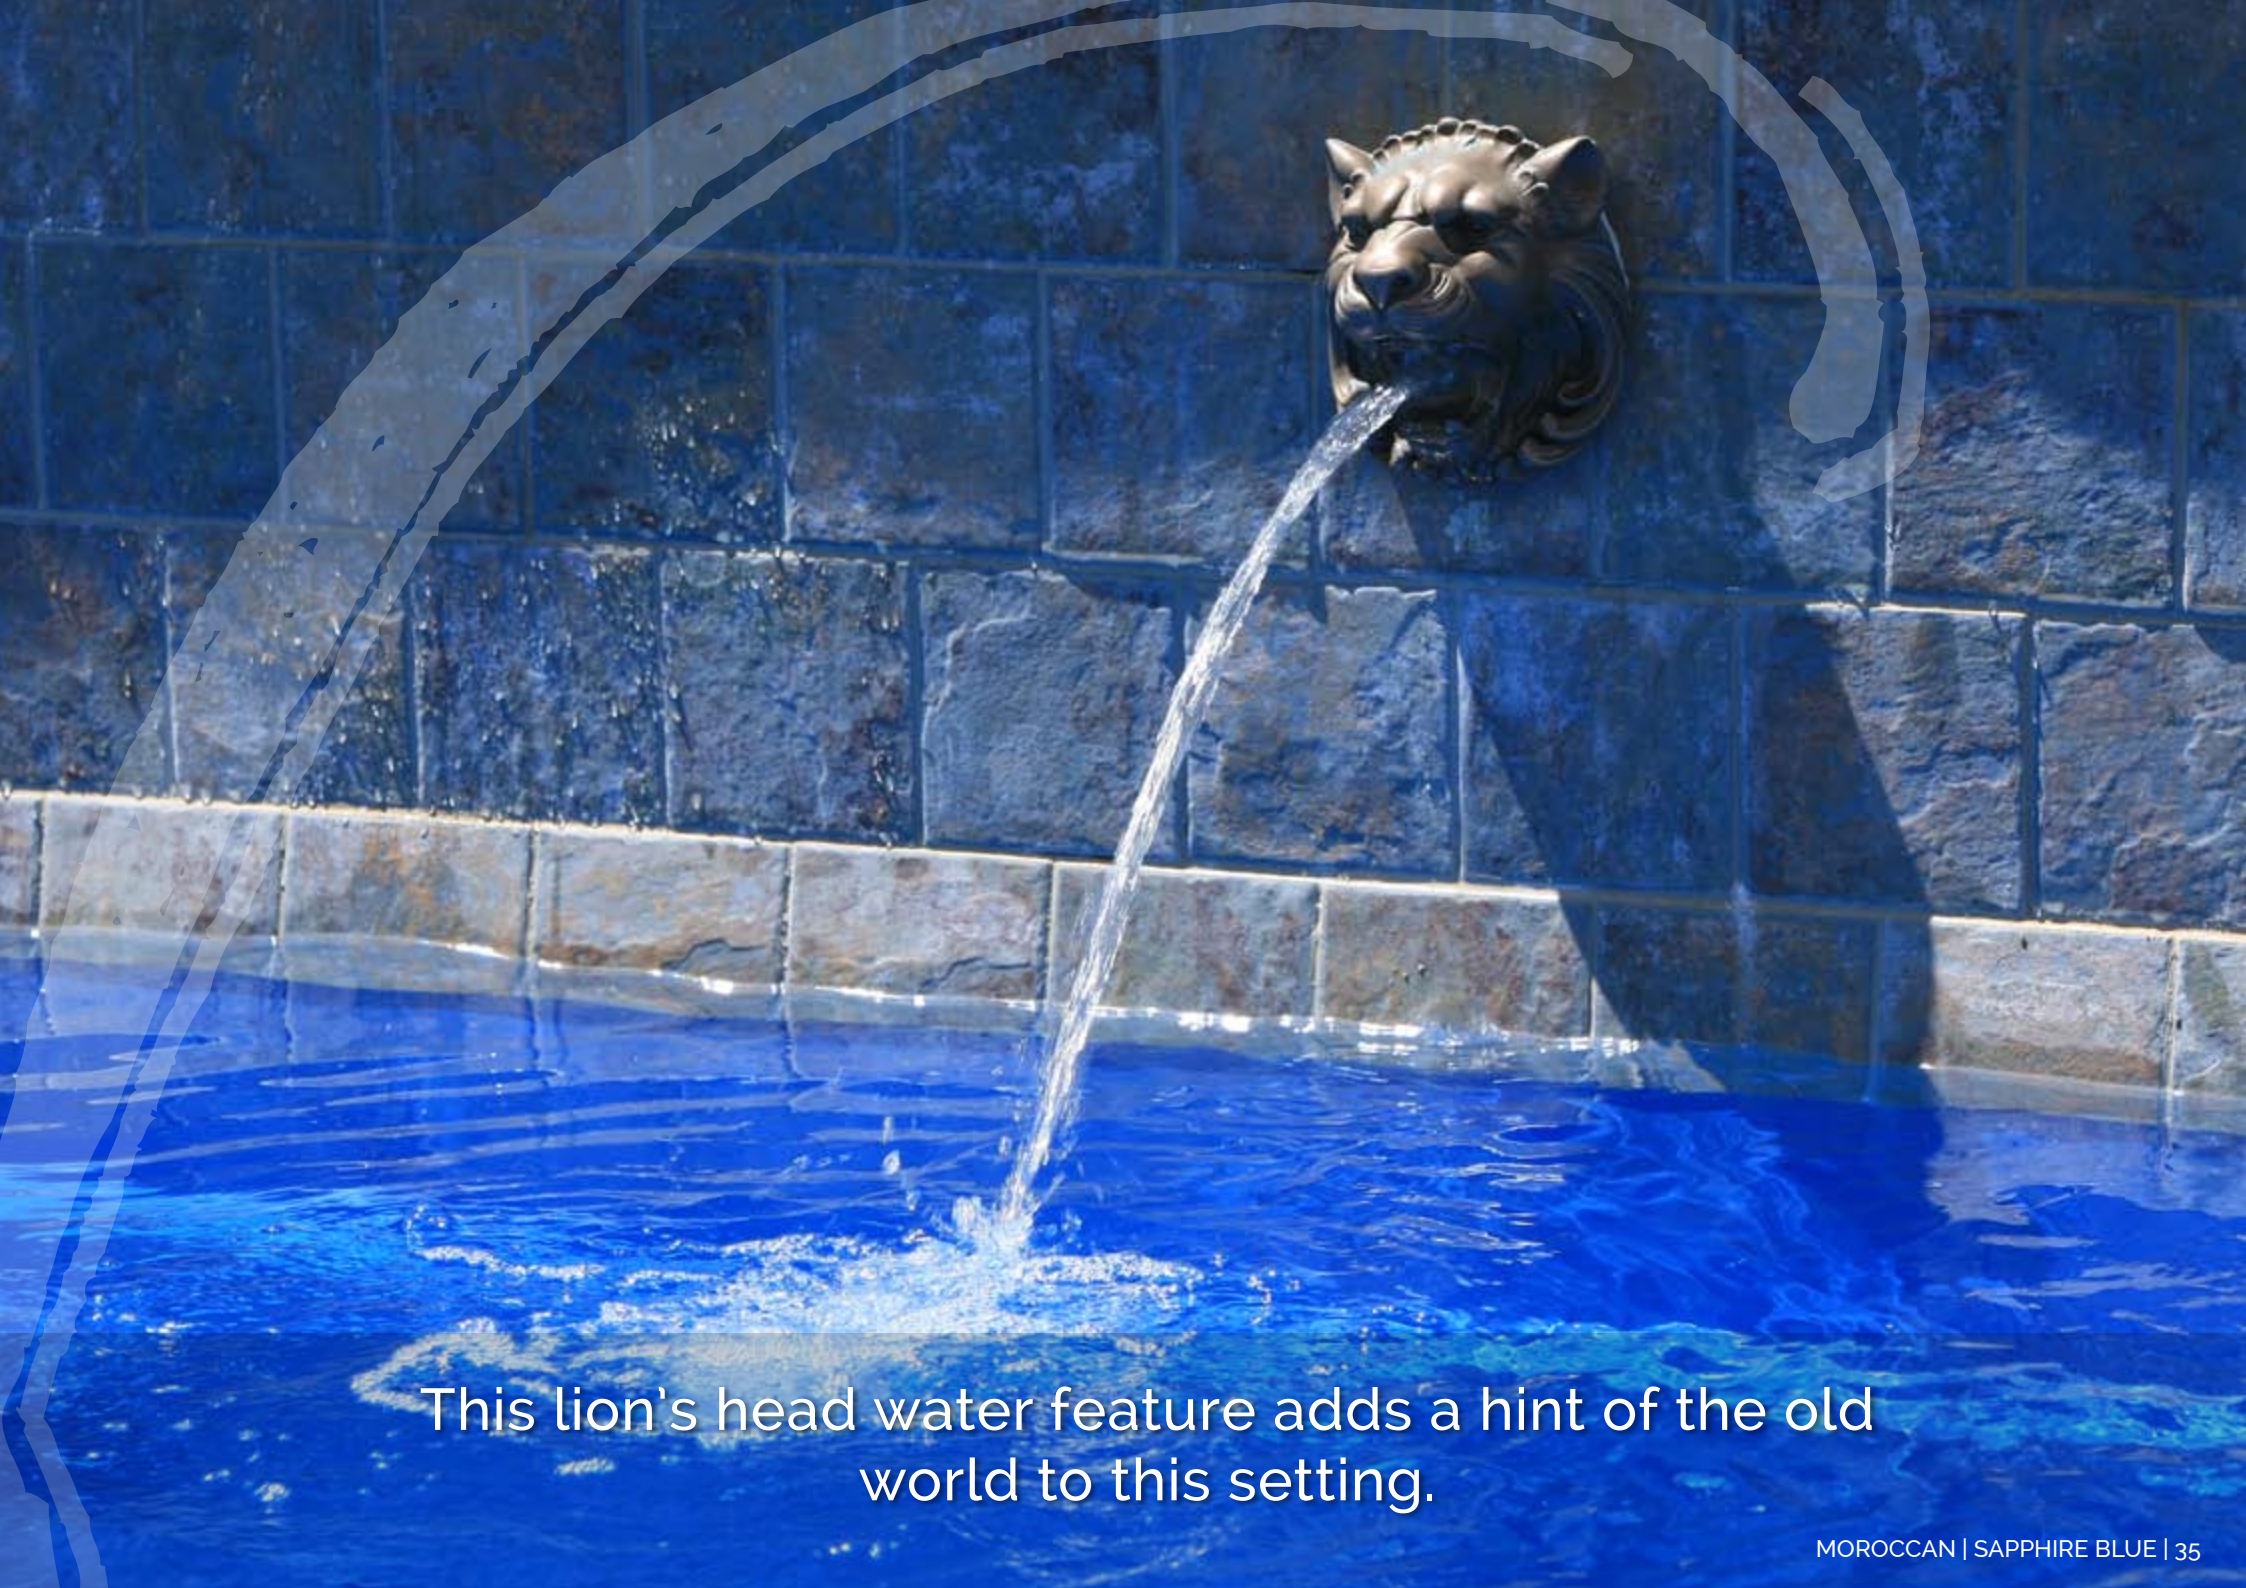

This lion's head water feature adds a hint of the old world to this setting.