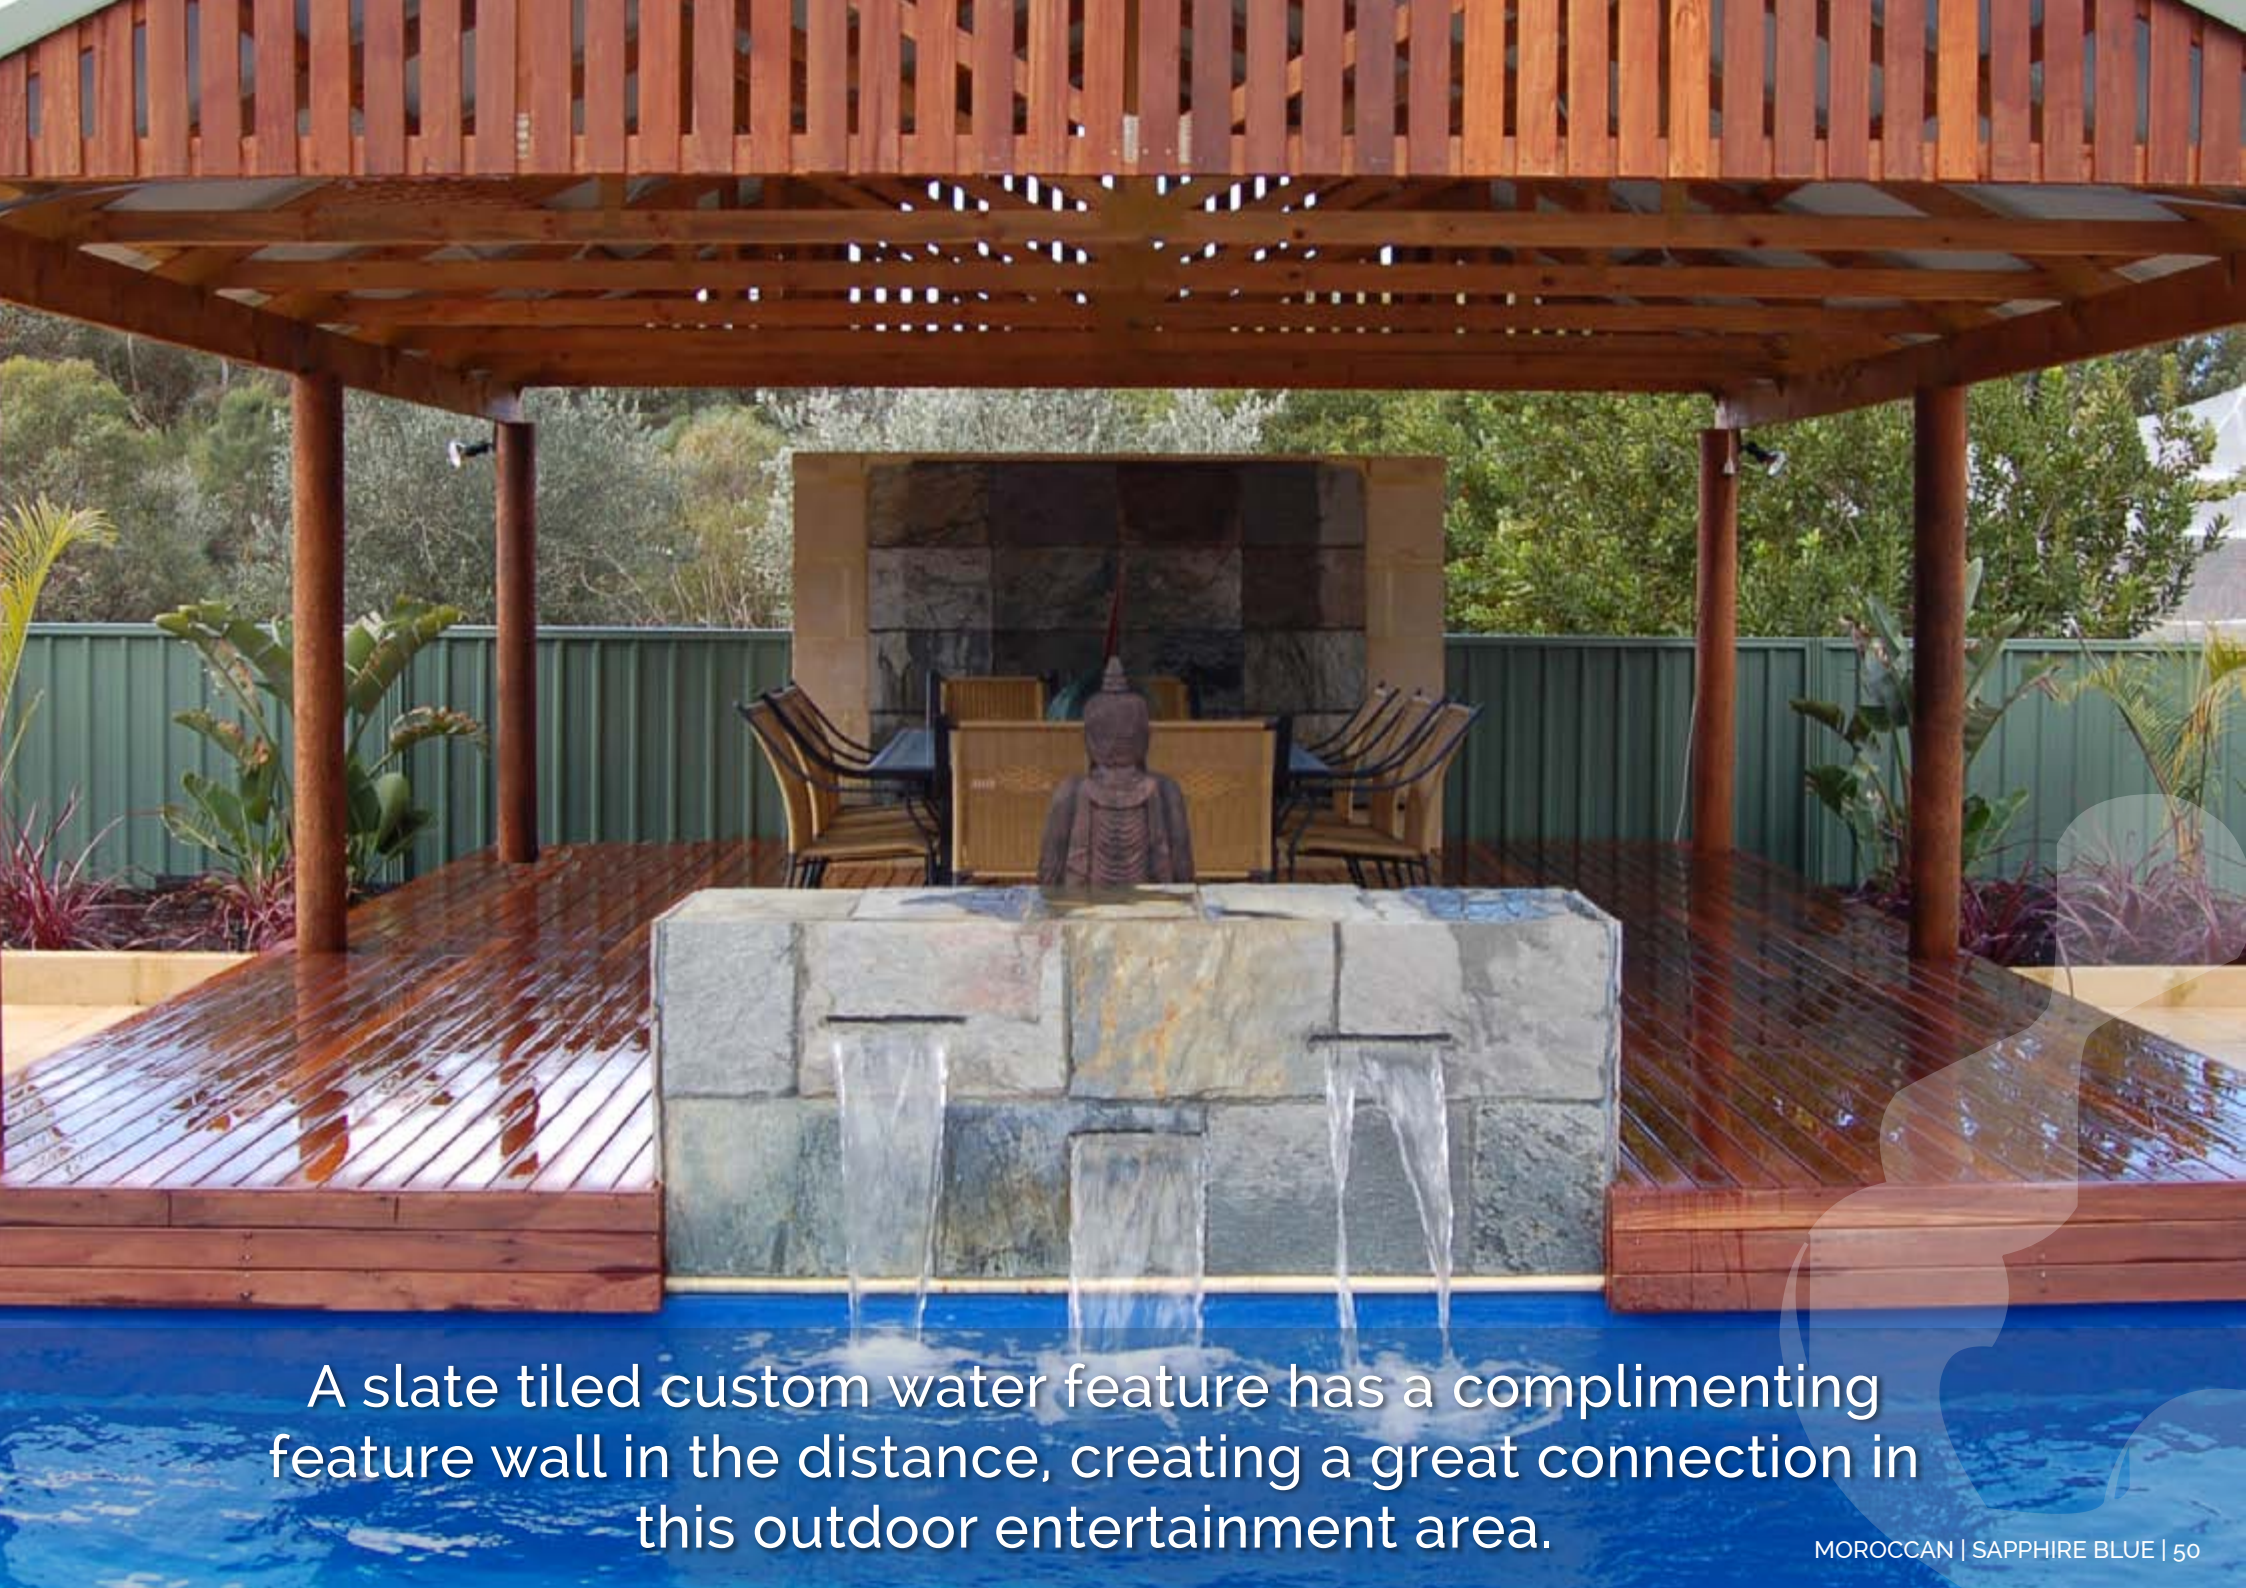

A feature wall that has an extra wide sheer descent embedded in it, creating a sheet of water falling into the pool.

Inspiration creates the possibilities!

A stunningly elegant custom feature matching the Riviera's curves.

A Waterwall clad in stack stone is just the beginning of this visual feature. Different angular wall concepts behind the waterfall create depth and interest.

A Waterwall with sunset stack stone blend magnificently with the unusual colouring of the under leaf of the Magnolia "Little Gems".

A retaining wall with a planter box has a sheer descent blade set into it which utilises the practical for the aesthetic.

A slate tiled custom water feature has a complimenting feature wall in the distance, creating a great connection in this outdoor entertainment area.

An elegant way to present the Waterwall as a focal point.

The Waterwall with a natural look stack stone has a very wide water blade which creates a sheet of water.

LEISURE POOLS

SWIMMING IN QUALITY AND STYLE