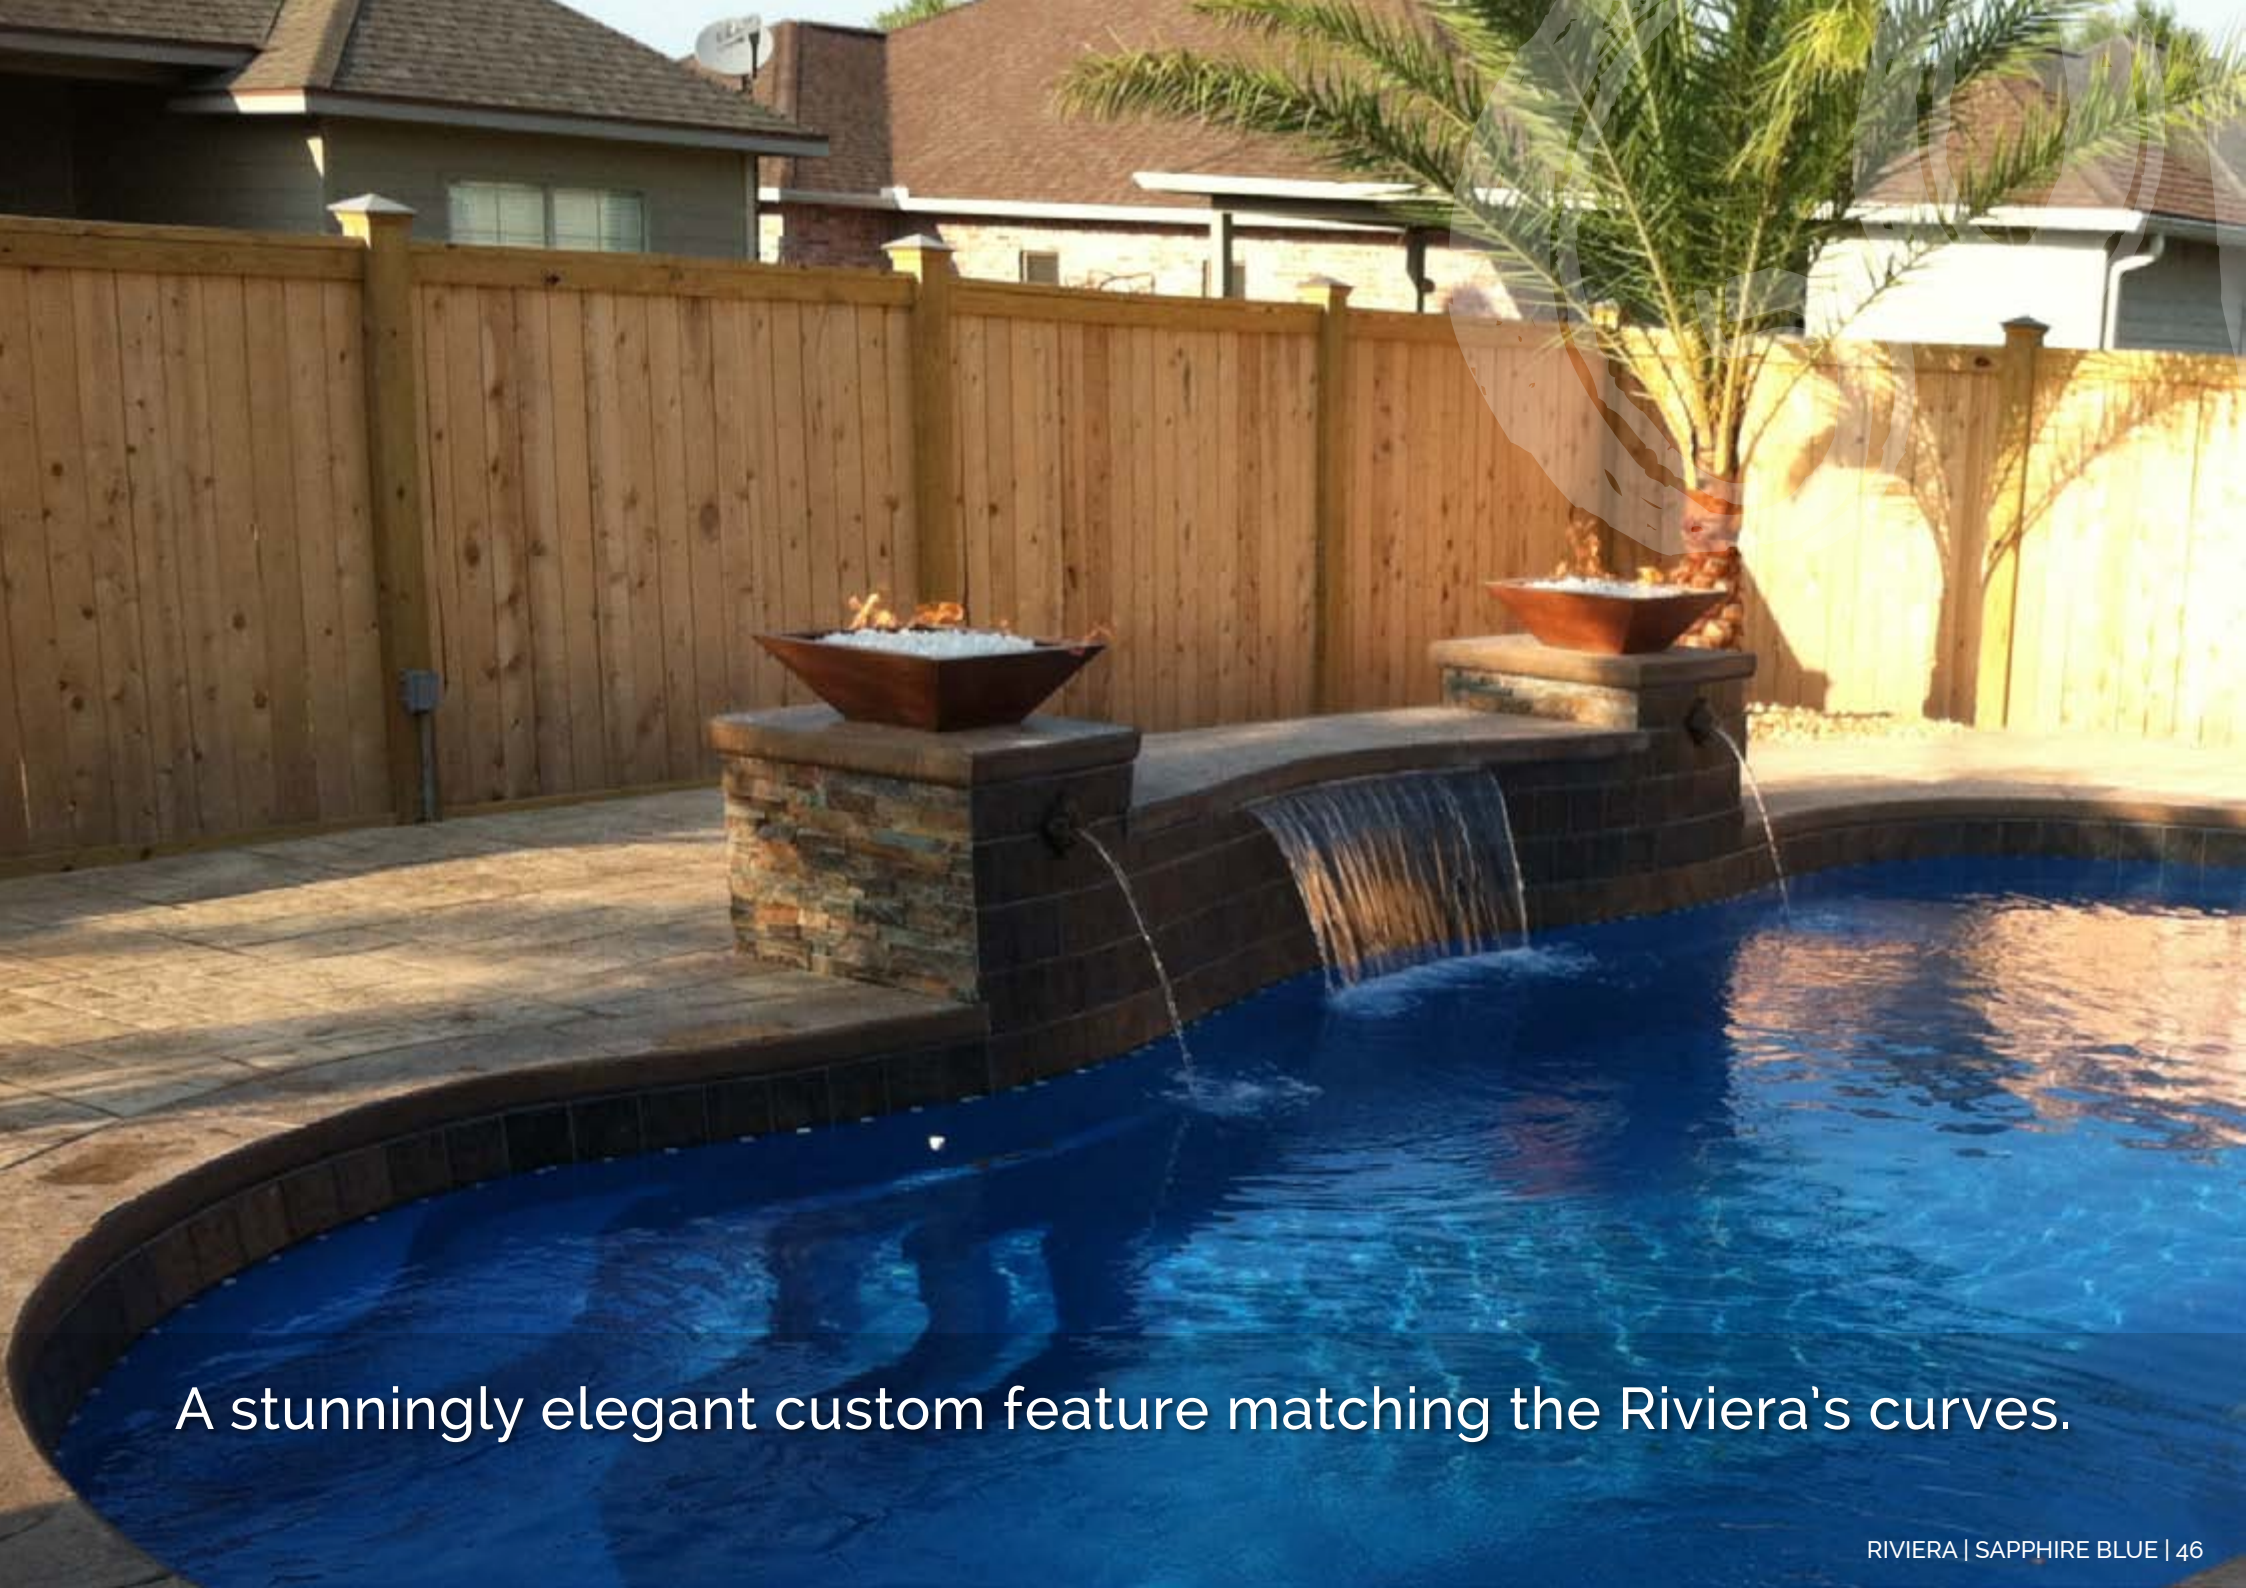

A feature wall that has an extra wide sheer descent embedded in it, creating a sheet of water falling into the pool.

Inspiration creates the possibilities!

A stunningly elegant custom feature matching the Riviera's curves.

A Waterwall clad in stack stone is just the beginning of this visual feature. Different angular wall concepts behind the waterfall create depth and interest.

A Waterwall with sunset stack stone blend magnificently with the unusual colouring of the under leaf of the Magnolia "Little Gems".

A retaining wall with a planter box has a sheer descent blade set into it which utilises the practical for the aesthetic.

A slate tiled custom water feature has a complimenting feature wall in the distance, creating a great connection in this outdoor entertainment area.

An elegant way to present the Waterwall as a focal point.

The Waterwall with a natural look stack stone has a very wide water blade which creates a sheet of water.

LEISURE POOLS

SWIMMING IN QUALITY AND STYLE