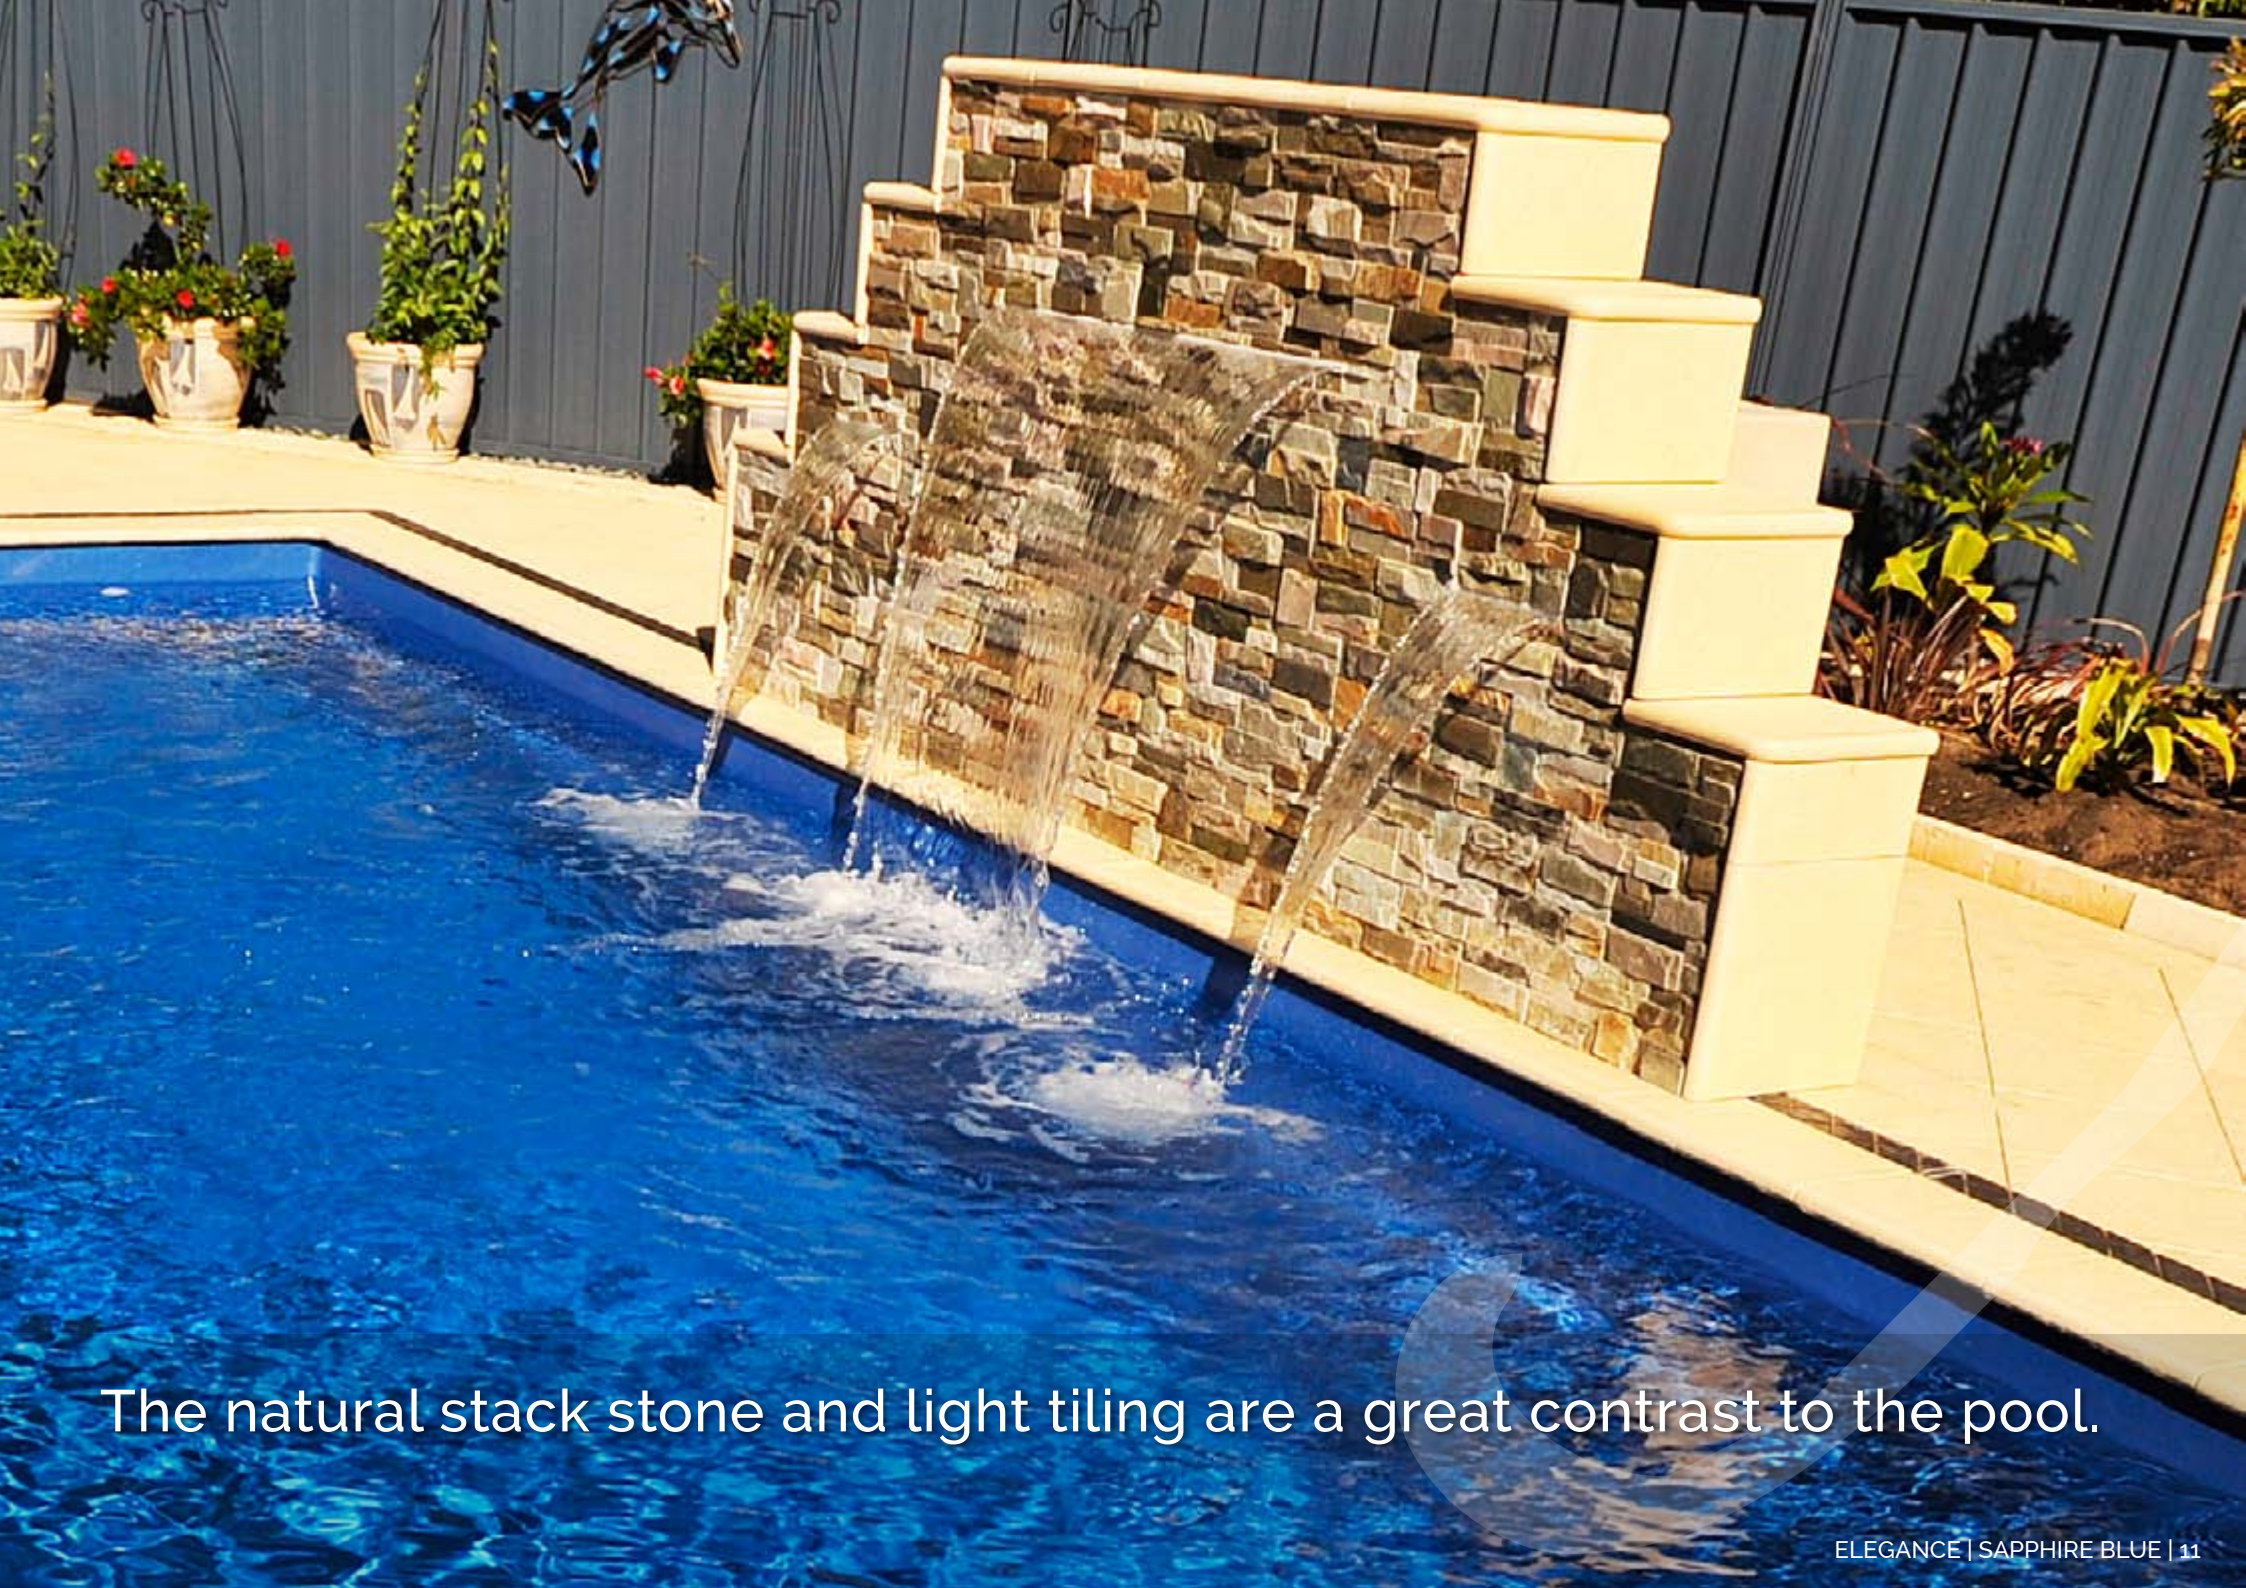

The natural stack stone and light tiling are a great contrast to the pool.