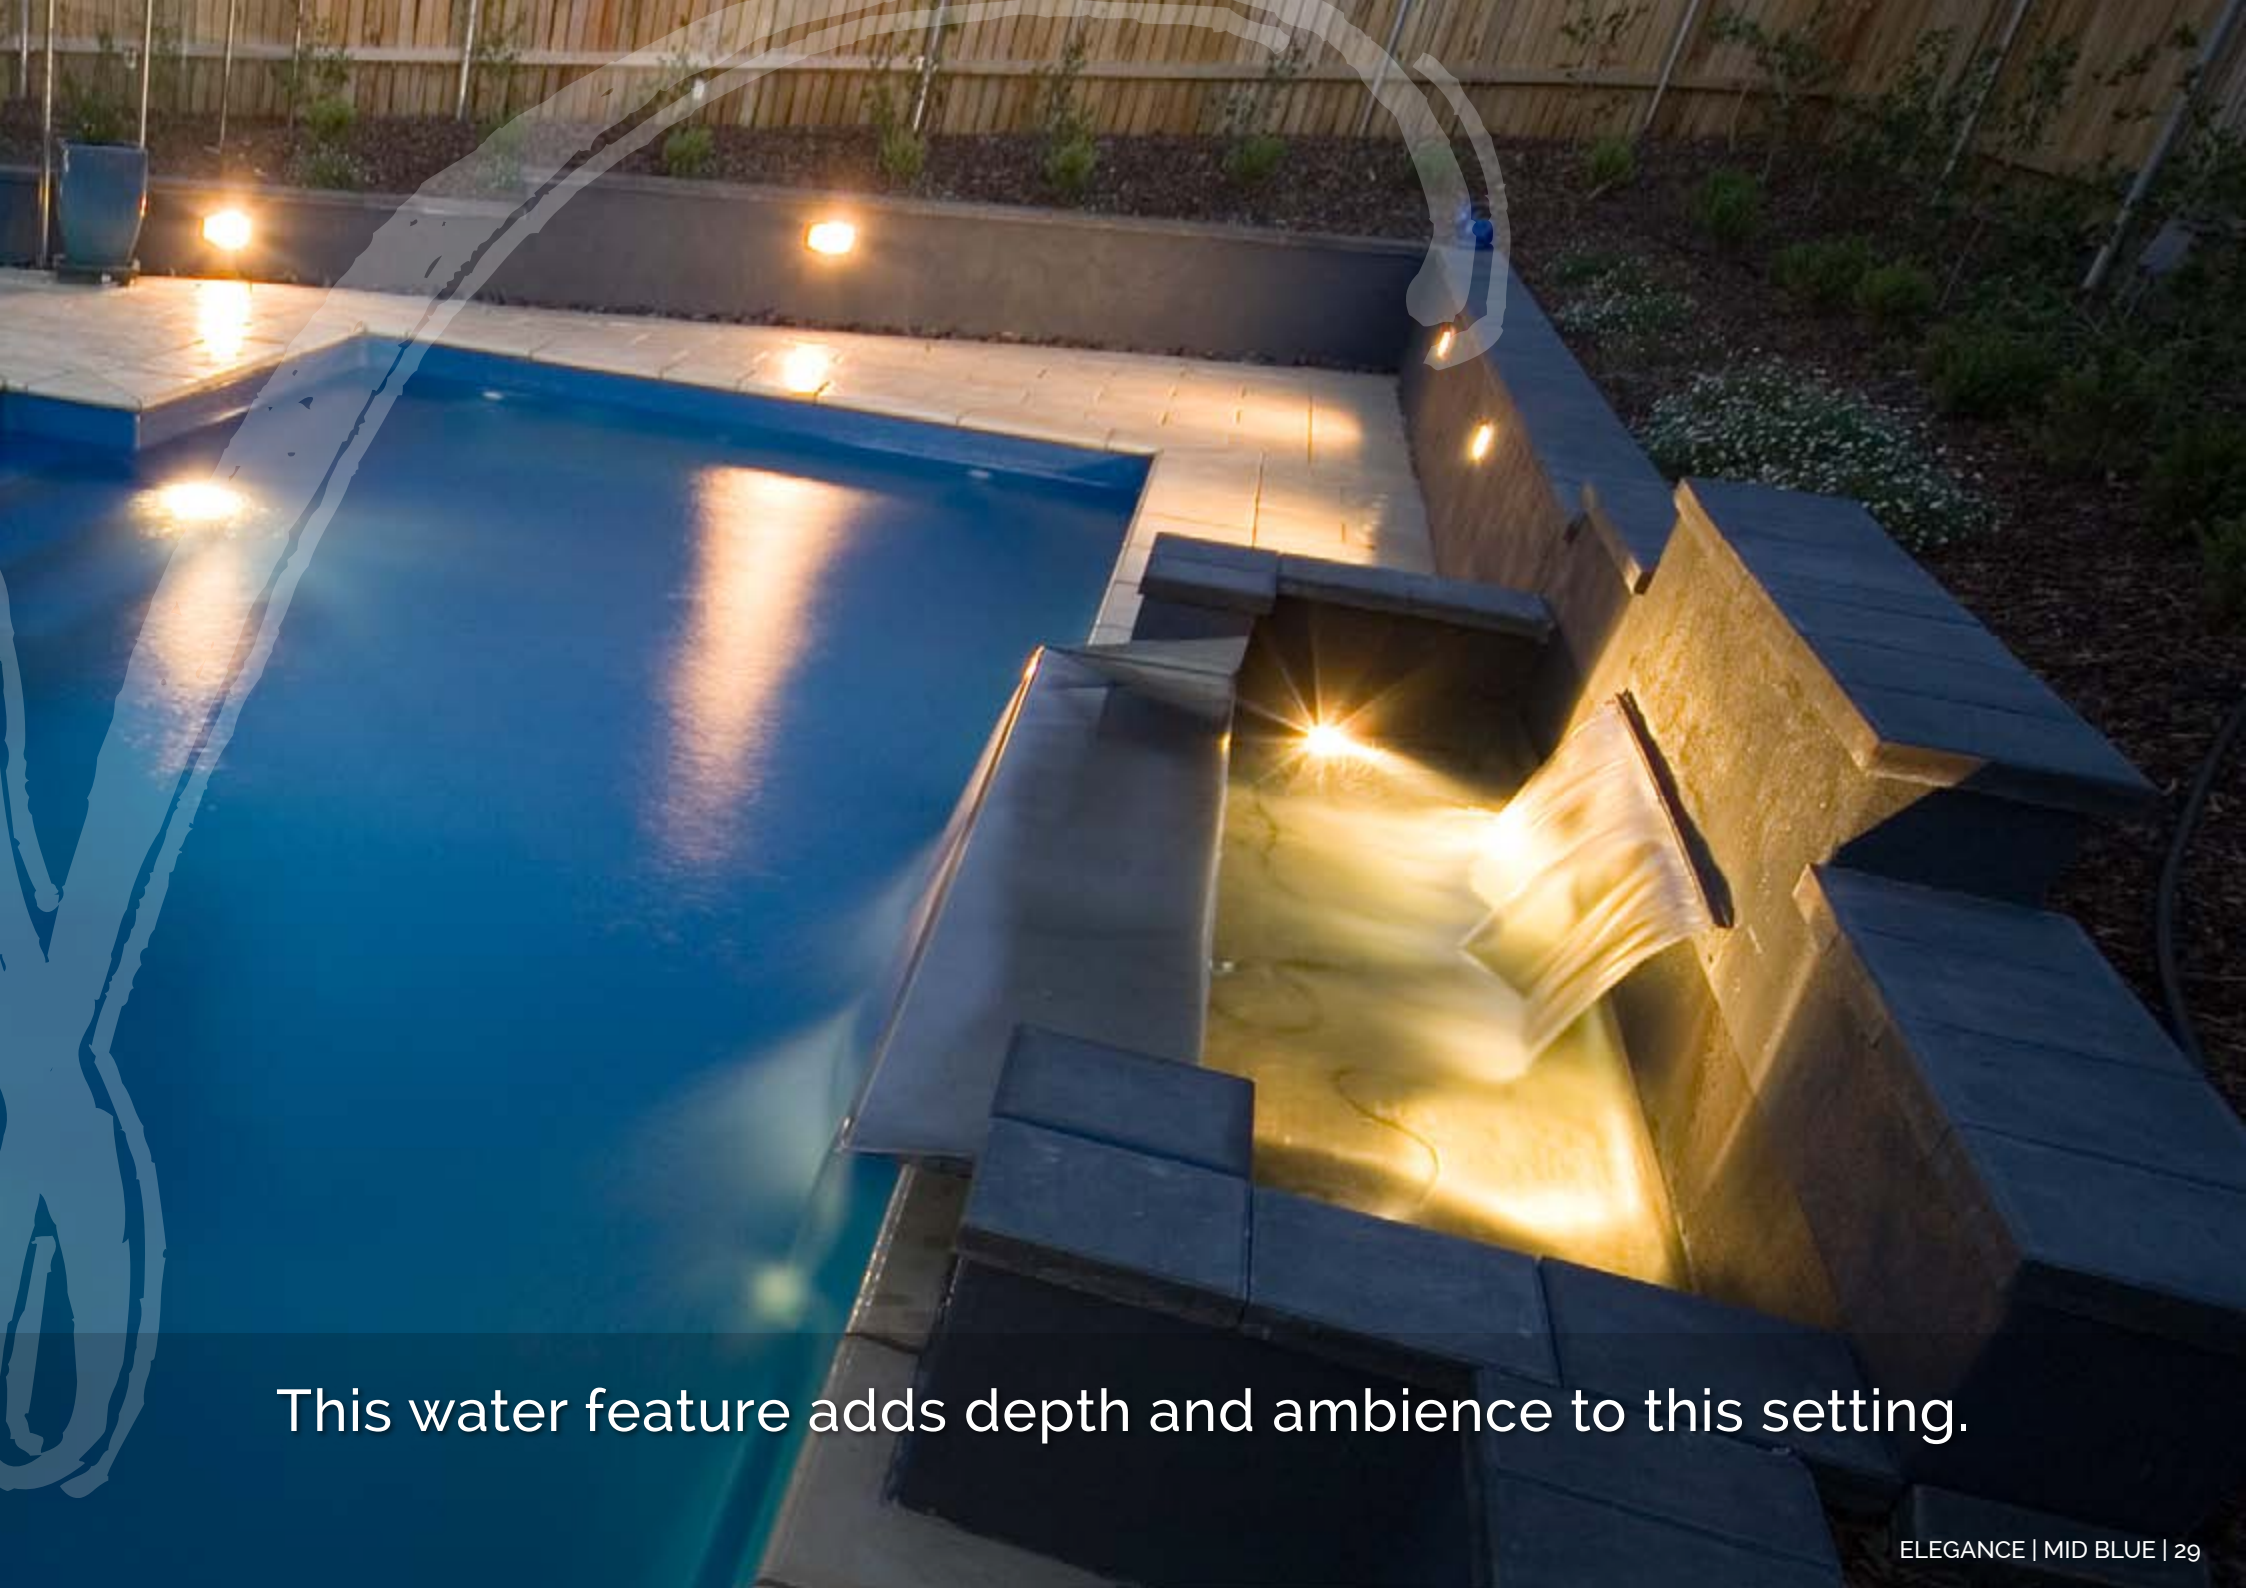

A water feature can be a focal point.

This Sorrento Spa incorporating a sheer descent water feature is just stunning.

Imagination brought this water feature to life!

A custom block water feature is understated and elegant in this poolscape.

Small sheer descent water blades brings this stone wall to life.

This water feature adds depth and ambiance to this setting.

A curtain of water gives the illusion of privacy.

A decorative feature adds a touch of individuality.

A retaining wall with a planter box has a sheer descent blade set into it which utilises the practical for the aesthetic.

A slate tiled custom water feature has a complimenting feature wall in the distance, creating a great connection in this outdoor entertainment area.

An elegant way to present the Waterwall as a focal point.

The Waterwall with a natural look stack stone has a very wide water blade which creates a sheet of water.

LEISURE POOLS

SWIMMING IN QUALITY AND STYLE