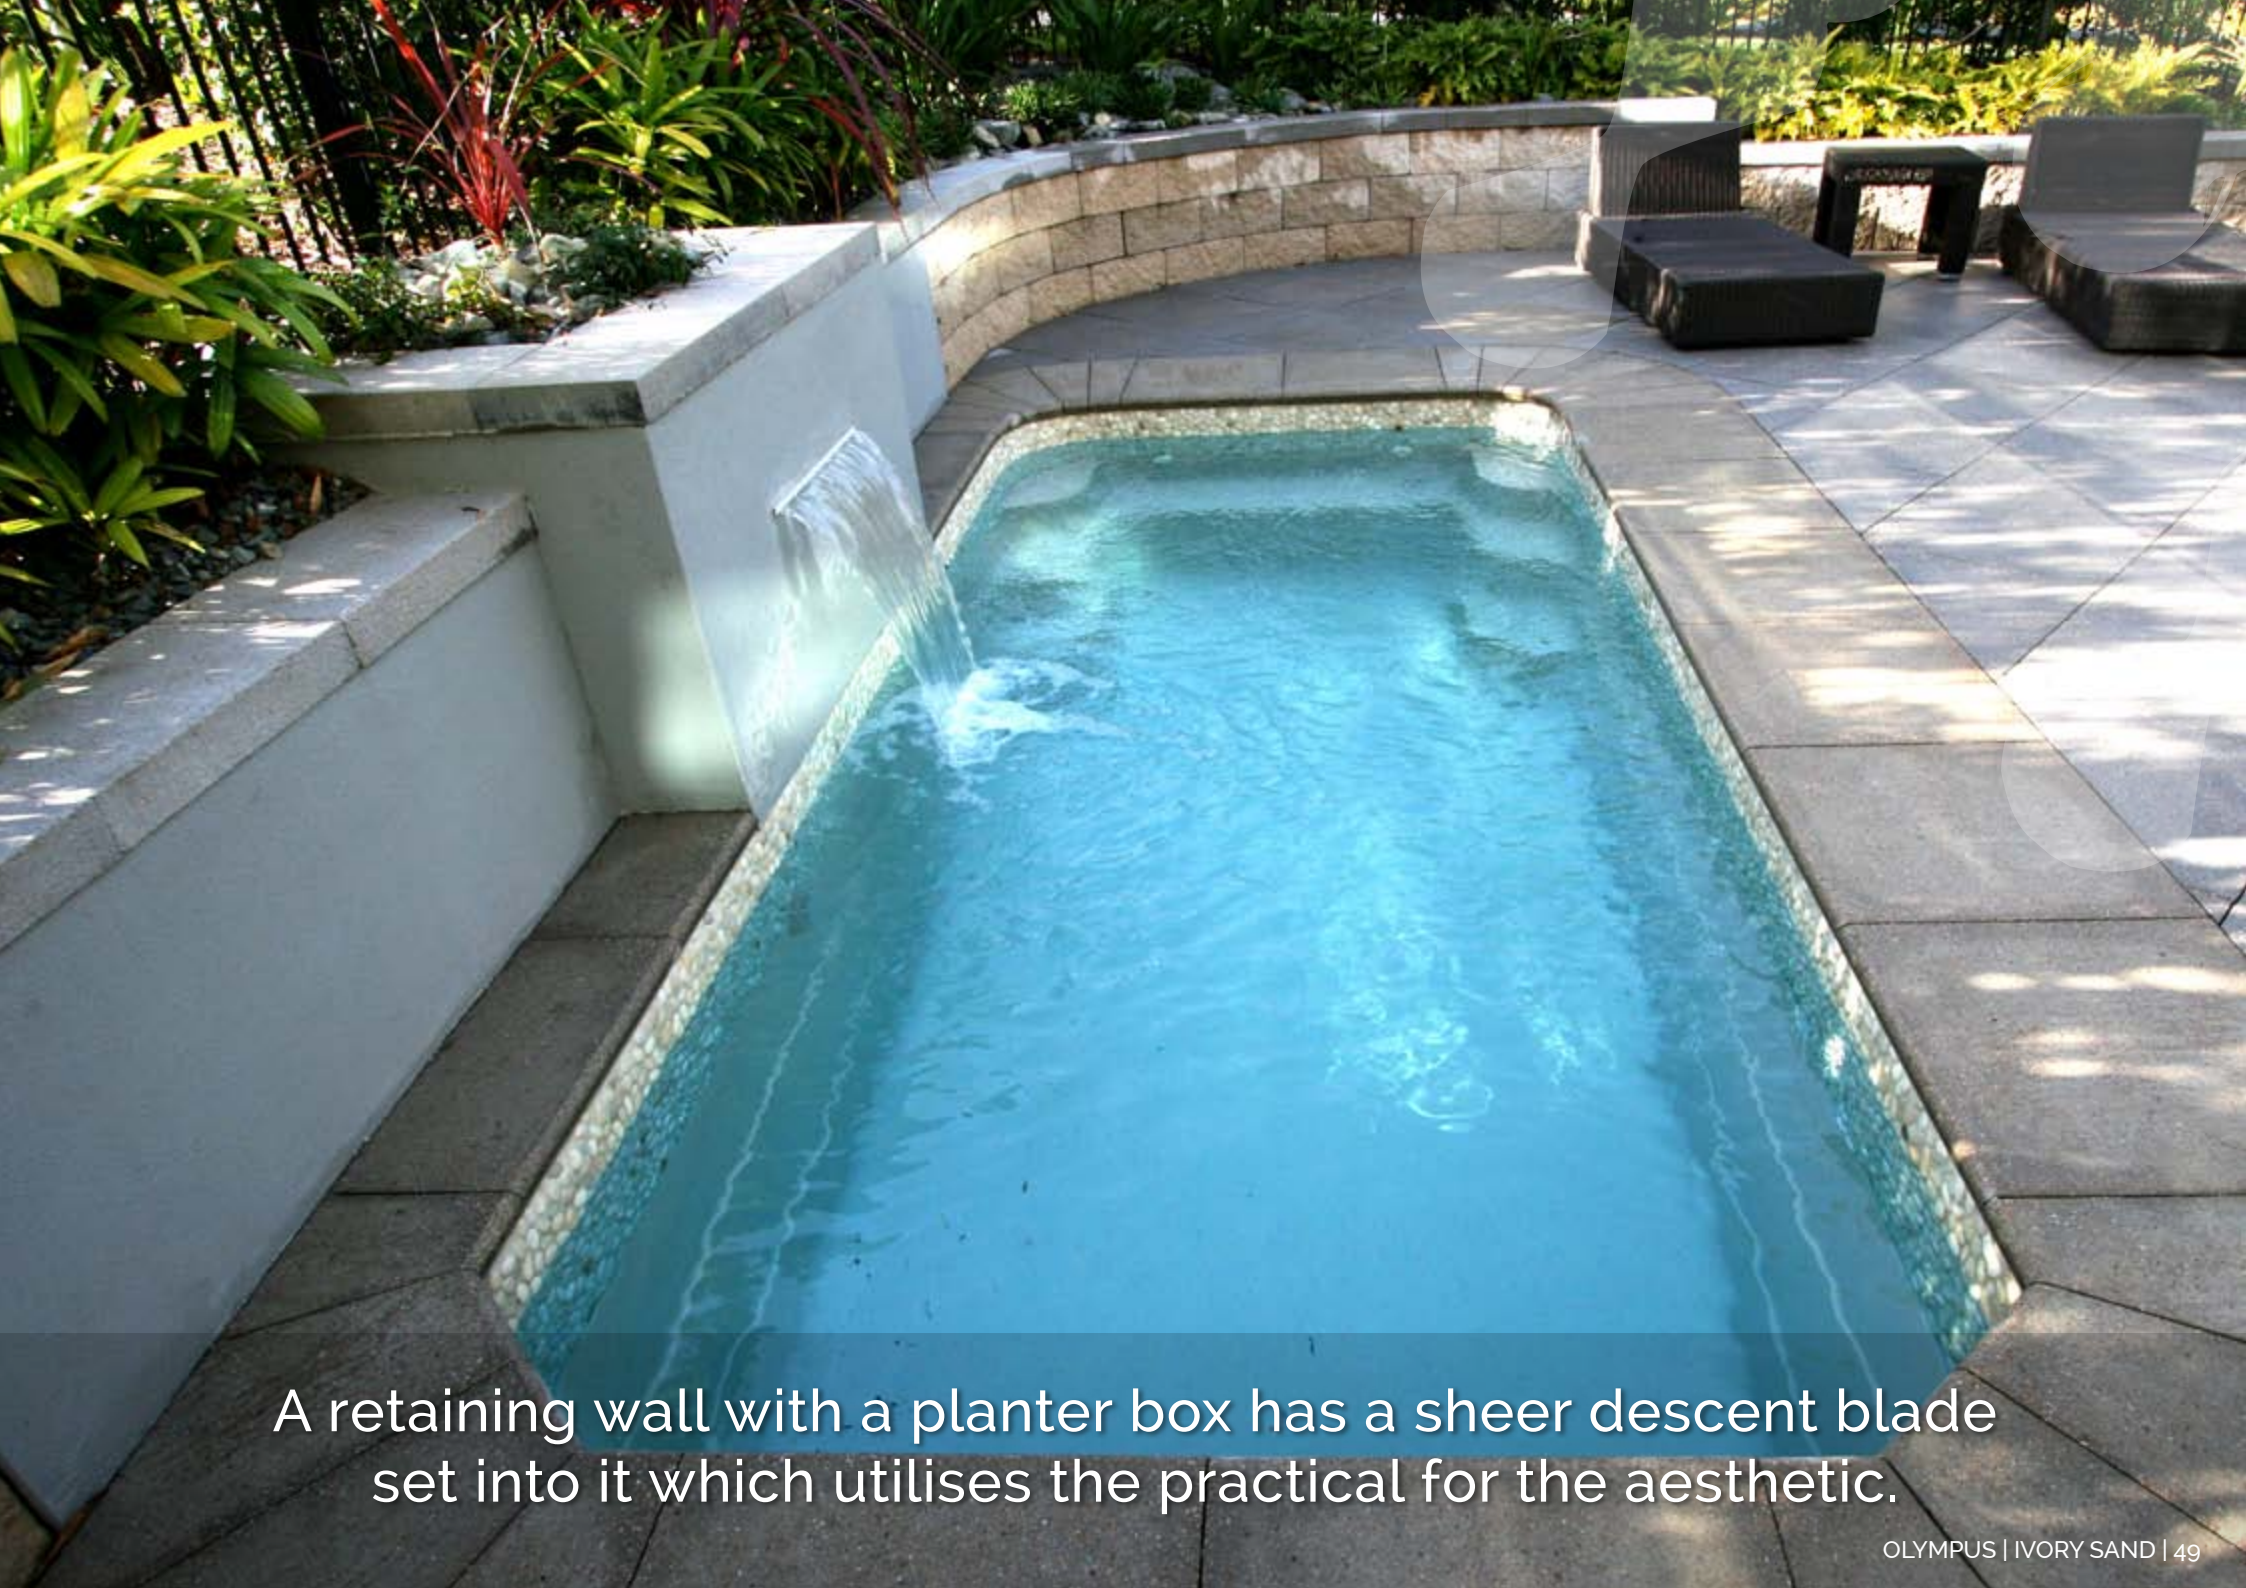

A feature wall that has an extra wide sheer descent embedded in it, creating a sheet of water falling into the pool.

Inspiration creates the possibilities!

A stunningly elegant custom feature matching the Riviera's curves.

A Waterwall clad in stack stone is just the beginning of this visual feature. Different angular wall concepts behind the waterfall create depth and interest.

A Waterwall with sunset stack stone blend magnificently with the unusual colouring of the under leaf of the Magnolia "Little Gems".

A retaining wall with a planter box has a sheer descent blade set into it which utilises the practical for the aesthetic.

A slate tiled custom water feature has a complimenting feature wall in the distance, creating a great connection in this outdoor entertainment area.

An elegant way to present the Waterwall as a focal point.

The Waterwall with a natural look stack stone has a very wide water blade which creates a sheet of water.

LEISURE POOLS

SWIMMING IN QUALITY AND STYLE